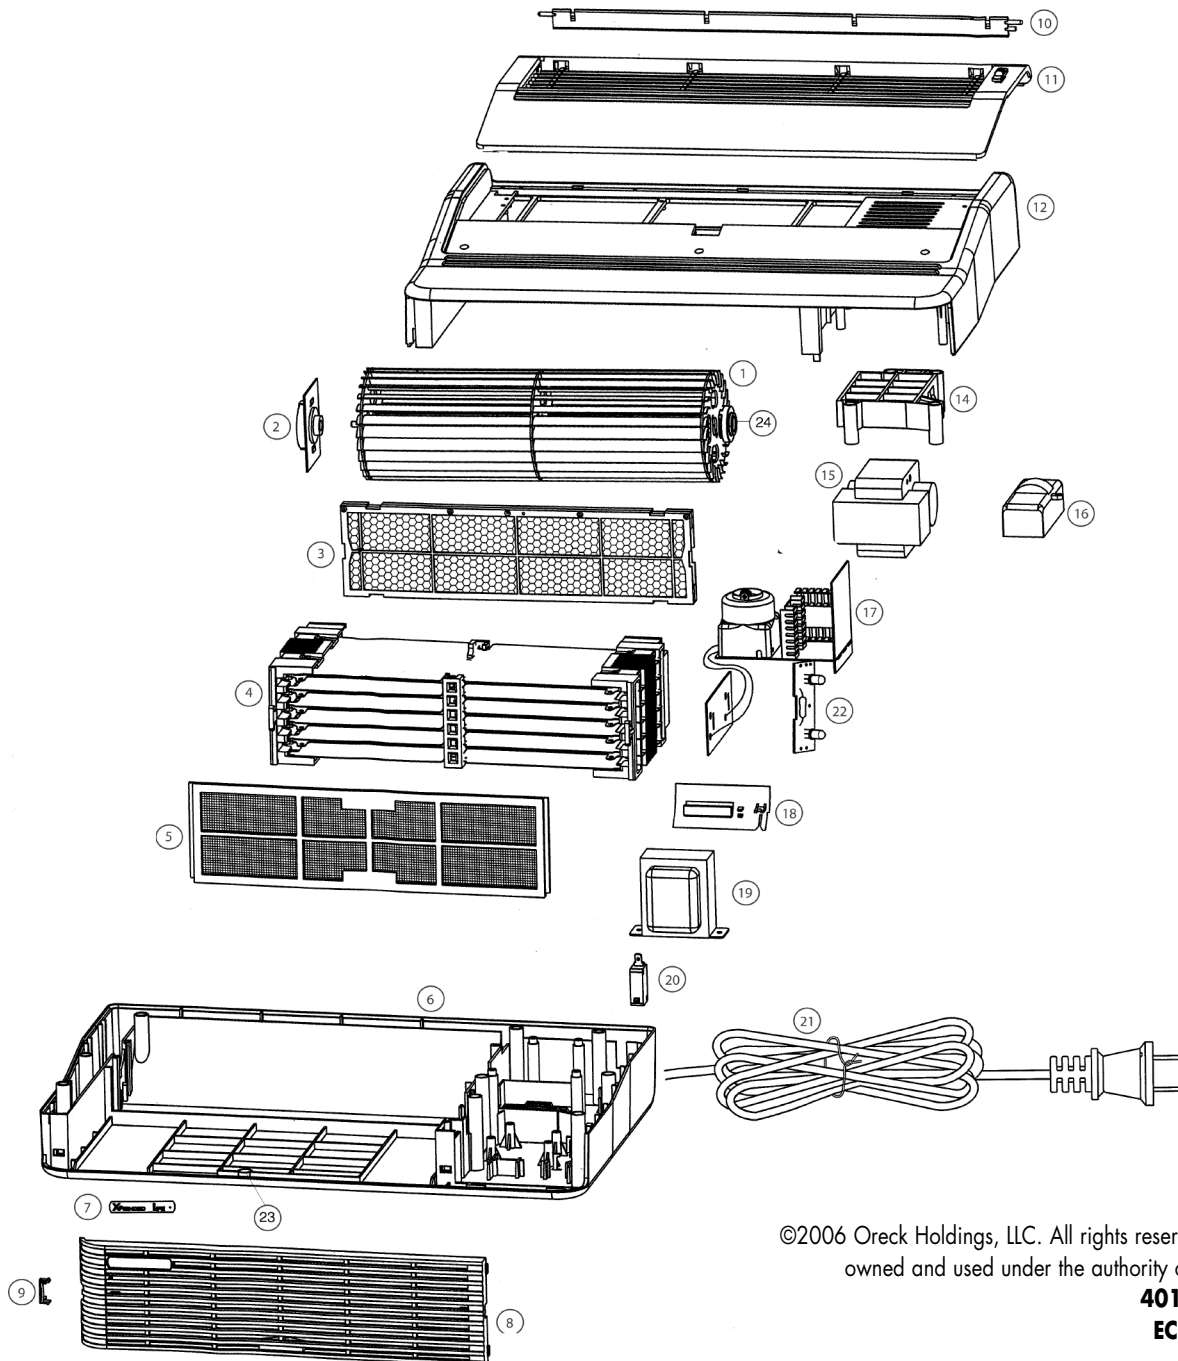

Parts List

QTY	ITEM #	PART NO.	DESCRIPTION
1	1	09-5510-2063	Fan Assembly
1	2	5510-3060	Bearing Assembly
4	3	AT4PK7	Charcoal Filter Assembly
1	4	09-5510-7065	Collector Cell Assembly
1	5	7780-8041	Prefilter Assembly
1	6	7844-0045	Lower Cabinet, Black
1		7844-0076	Lower Cabinet, Creme
1		7844-0056	Lower Cabinet, Pacific Blue
1	7	6950-3032	Name Plate
1	8	7844-1070	Inlet Grill
1	9	7844-0070	Inlet Grill Actuator
8	10	7844-4070	Outlet Blade
1	11	5510-4150	Top Cover Assembly
1	12	7844-0043	Upper Cabinet, Black
1		7844-0074	Upper Cabinet, Creme
1		7844-0051	Upper Cabinet, Pacific Blue
1	14	7845-4040	Motor Fixing Plate
1	15	5510-5280	Motor

QTY	ITEM #	PART NO.	DESCRIPTION
1	16	5510-1206	Neg H.V. Power Supply
1	17	5510-1526	H.V. Power Supply Assembly
1	18	7781-2044	Separator
1	19	5507-4306	Transformer
1	20	5506-3380	Interlock Switch
1	21	5815-7640	Power Supply Cord
1	22	5510-4265	Ionizer Led Assembly
1	23	AIR8W-4	Inlet Fastener & Tinerman Clip
1	24	2900-3148	Rubber Grommet, Fan
1		8660-0201	Wall Bracket
1		40250-02	Owner's Manual
1		40184-01	Carton
2		40185-01	Insert, Top & Bottom
1		40186-01	Insert
4		AIR8B-10	Feet, Rubber*
9		03-00589-01M	Screw, #6 x 1 Plt 30, Lower Cover

*Apply thin layer of super glue to secure in place.

©2006 Oreck Holdings, LLC. All rights reserved. All trademarks are owned and used under the authority of Oreck Holdings, LLC.

40116-01 REV L 01/06

ECN# R-8239, R-8240