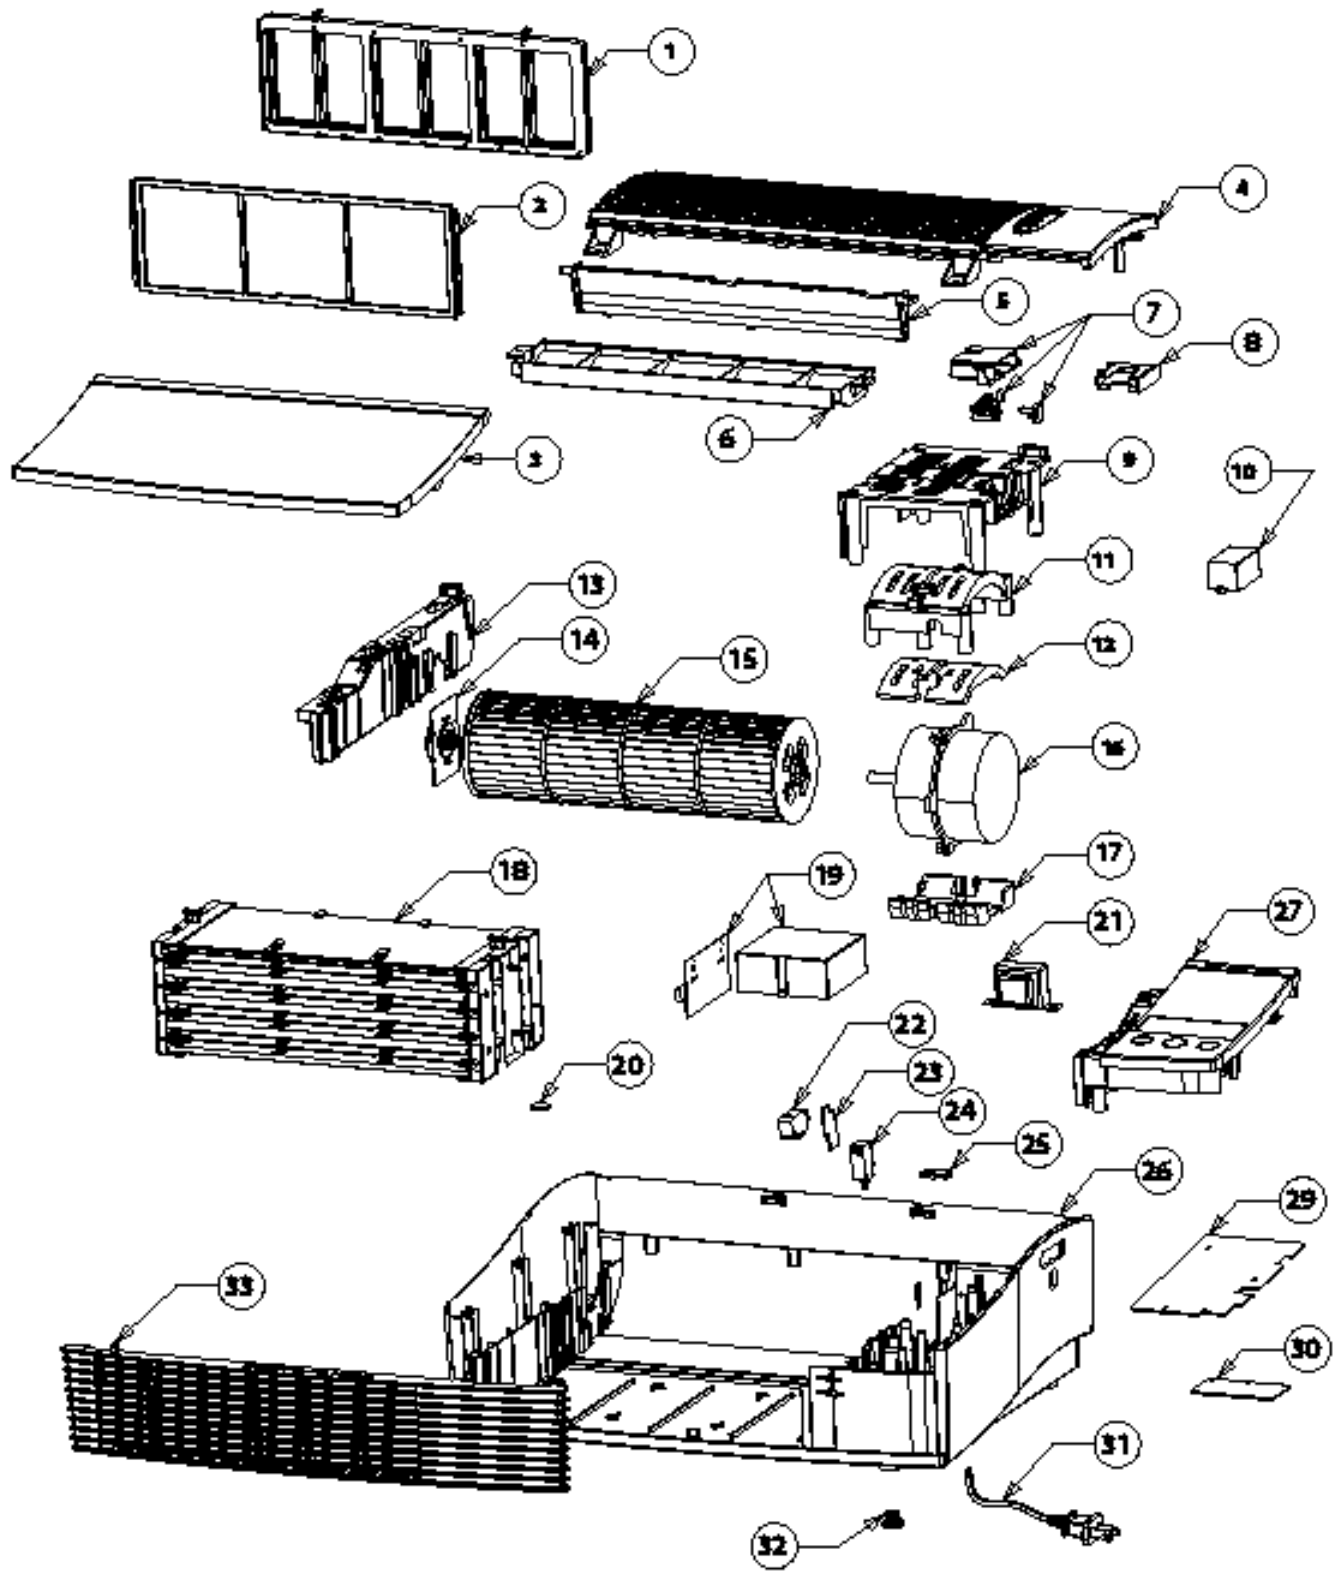

Part Diagram

Diagram is for representation purposes only.

Part Number Listing: AIRPB, AIRPS, AIRPCB, AIRPCS

#	Item	Order #	Qty.	Pk.
1	Odor Absorber	AP1PKP	1	1
2	Prefilter Assembly	21024-01	1	1
3	AIRPB/AIRPCB: Front Top Housing, Black	7848-2041	1	1
	AIRPS/AIRPCS: Front Top Housing, Silver	7848-2071	1	1
4	Rear Top Housing, Black	7848-4040	1	1
5	Rear Diffuser	7849-2040	1	1
6	Front Diffuser	7053-1040	1	1
7	AIRPB/AIRPCB: Scent Cartridge Housing, Mech & Black Button	7053-6041	1	1
	AIRPS/AIRPCS: Scent Cartridge Housing, Mech & Silver Button	7053-6071	1	1
8	AIRPB/AIRPCB: Scent Cartridge Drawer, Black	7054-0041	1	1
	AIRPS/AIRPCS: Scent Cartridge Drawer, Silver	7054-0071	1	1
9	Motor Cover	7849-9040	1	1
10	Negative Ion Generator	1201-0048	1	1
11	Motor Fixing Plate	7053-7040	1	1
12	Motor Rubber Pad, Upper	2900-8502	2	2
13	Left Upper Blower Support	7849-8040	1	1
14	Bearing Assembly	5510-3060	1	1
15	Plastic Fan & Rubber Grommet Assembly	09-2900-8505	1	1
	Plastic Fan & Set Screw Assembly <i>Type 2 Units</i>	09-2900-8605	1	1
16	Motor, Induction	4050-8500	1	1
	Motor, Induction <i>Type 2 Units</i>	4050-8600	1	1
17	Motor Rubber Pad, Lower	2900-8500	2	2
18	Collector Cell Assembly	09-21058-01	1	1
19	HV Power Supply Assembly	4080-3002	1	1
20	Collector Cell Pad	2900-8503	4	4
21	Transformer	5507-4315	1	1
22	Interlock Switches, Front Grill	4168-0103	2	2
23	Spacer, Interlock Switch	2900-8507	1	8
24	Interlock Switches, Top Cover	4168-0115	2	2
25	Stays, Cord & Switch	7053-8040	4	4
26	AIRPB/AIRPCB: Bottom Main Housing, Black	7848-1041	1	1
	AIRPS/AIRPCS: Bottom Main Housing, Silver	7848-1071	1	1
27	AIRPB/AIRPCB Control Panel Assembly w/ Night Light, Buttons & Switches, Wood	7848-3131	1	1
	AIRPS/AIRPCS: Control Panel Assembly w/ Night Light, Buttons & Switches, Black	7848-3071	1	1
29	PCB Assembly	5510-0227	1	1
30	Mount, Capacitor	6310-0330	1	1
31	Power Supply Cord, Black	5815-7640	1	1
32	PVC Pad (Foot)	7849-3040	4	4
33	Inlet Grill, Black	7848-5040	1	1
34	Ozone Filter <i>Not Shown</i>	4012-0054	1	1
35	Badge, Logo, Domed <i>Not Shown</i>	2900-1080	1	1
36	Iron Mesh <i>Not Shown</i>	8564-4851	1	1