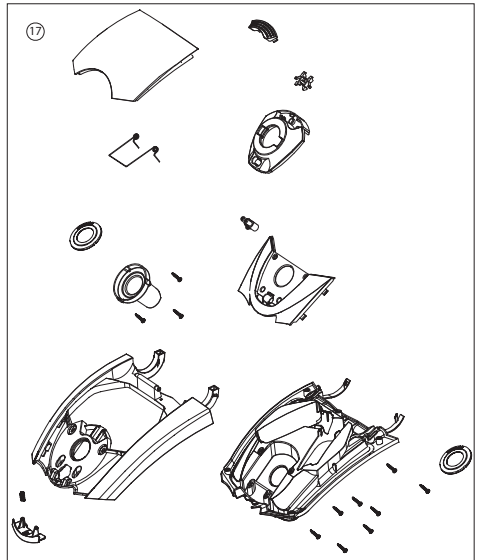

## Service Parts List

Full Size Canister  
with Power Nozzle

FC1000

REV B, Disregard All Previous Revisions

Type 1

# Parts Diagram Upper Assembly