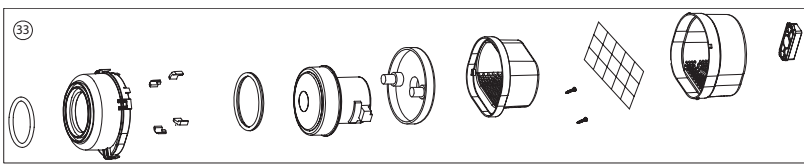

## Service Parts List

Full Size Canister  
with Power Nozzle

FC1000

REV B, Disregard All Previous Revisions

Type 1

# Parts Diagram Upper Assembly