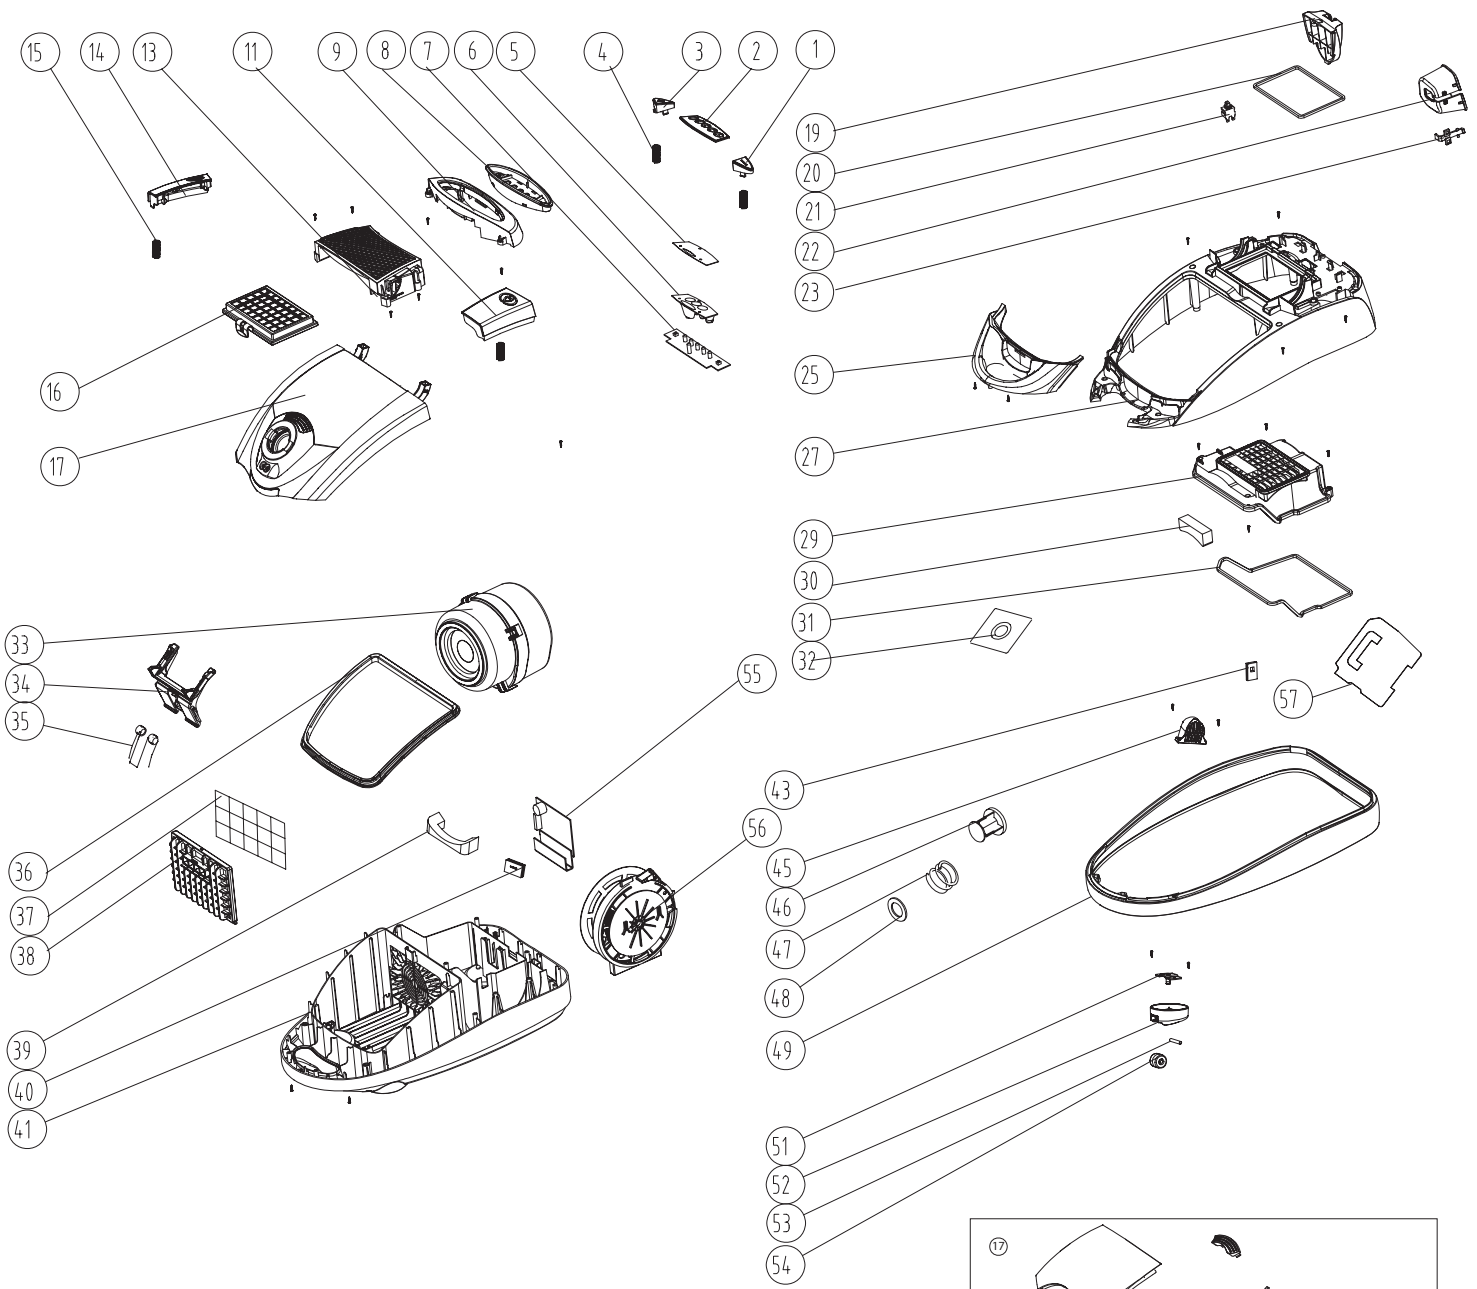

## Service Parts List

Full Size Canister  
with Power Nozzle

FC1000

REV B, Disregard All Previous Revisions

Type 1

# Parts Diagram Upper Assembly

## Power Nozzle Parts

## Part Numbers Listing: FC1000

#	Item	Order #	Qty.	Pk.			
52	All Way Wheel	82369-01	4	1			
53	Front Small Wheel Axel	82370-01	4	1			
54	Front Small Wheel	82371-01	4	1			
55	PCB + Sensor Tube	82372-01	1	1			
56	Cord Rewinder Assembly	82373-01	1	1			
57	Noise Reducing Cushion	82374-01	1	1			
58	Electrified Wand	82376-01	1	1			
59	Power Nozzle	82375-01	1	1			
60	Electrified Hose	82377-01	1	1			
61	Upholstery Tool	82384-01	1	1			
62	Crevice Tool	82385-01	1	1			
63	Power Nozzle Upper Assembly	82388-01	1	1			
64	Power Nozzle Lower Assembly	82389-01	1	1			
65	Cord	82394-01	1	1			
66	Dirt Sensor Indicator	82398-01	1	1			
67	Reset Switch	82397-01	1	1			
68	Power Switch	82396-01	1	1			
69	Belt	82392-01	1	1			
70	Motor	82391-01	1	1			
71	PCB Power nozzle	82390-01	1	1			
72	Brushroll	82393-01	1	1			
73	HEPA Filter (Not Shown)	FCX1000FILT	1	1			
74	Hardwood Floor Tool (Shown in Users Guide)	82402-01	1	1			