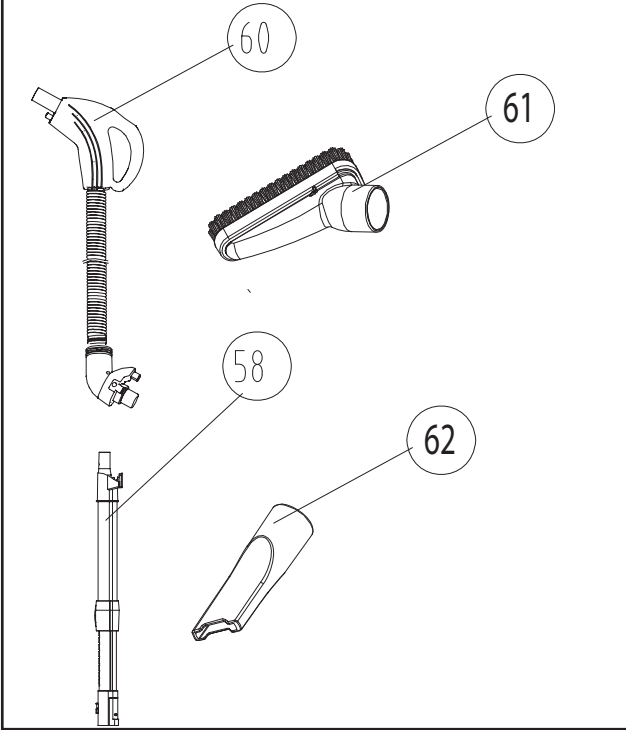

Power Nozzle Upper Assembly

Accessories