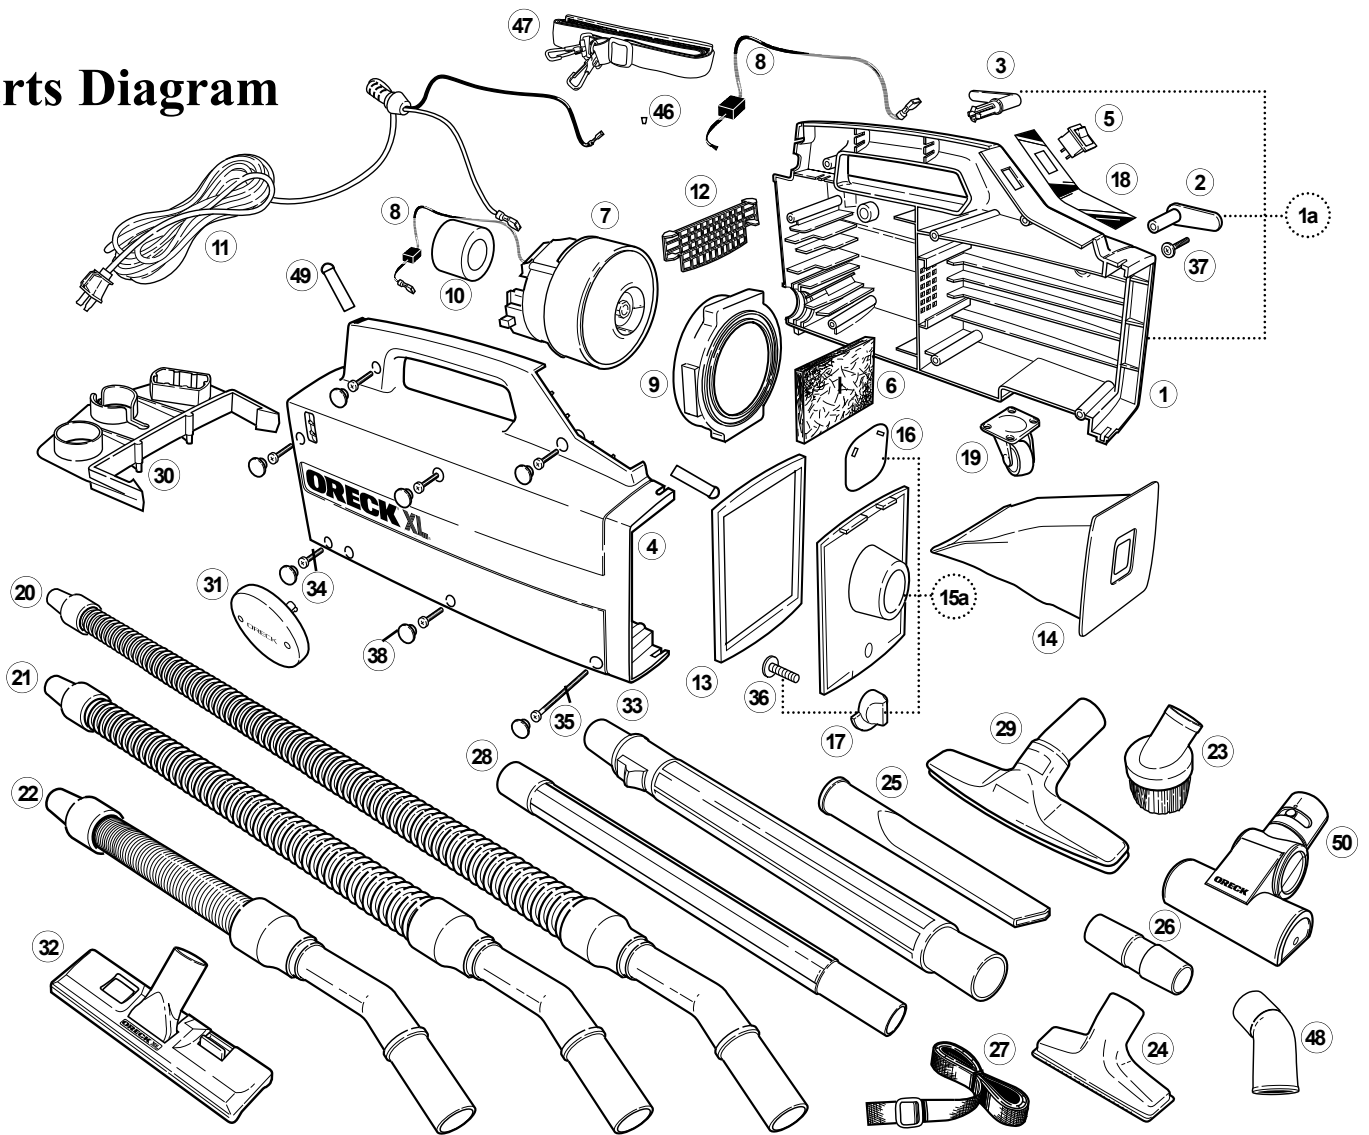

- UNPLUG UNIT BEFORE SERVICING.
- REPLACEMENT OF MOTORS SHOULD ONLY BE DONE BY AN EXPERIENCED ELECTRICIAN OR AN AUTHORIZED ORECK SERVICE CENTER.

Parts Diagram

Old Style Components

#	Item	Order #	Qty.	Pk.			
39	Clamp Assembly w/Clamp Cap	09-72016-01	1	1	NLA	NLA	NLA
40	Clamp Cap	72070-01	1	1	NLA	NLA	NLA
41	Motor Mount, Large	72057-01-0000	1	1			
43	Housing Door Assembly, w/Rubber Flapper & Clamp, White	09-72040-01	1	1	NLA	NLA	NLA
	Housing Door Assembly, w/Rubber Flapper & Clamp, Black	09-72040-02	1	1	NLA	NLA	NLA
44	Rubber Flapper	72041-01	1	1			
45	Rubber Flapper Metal Clamp	03-00445-01	1	1			