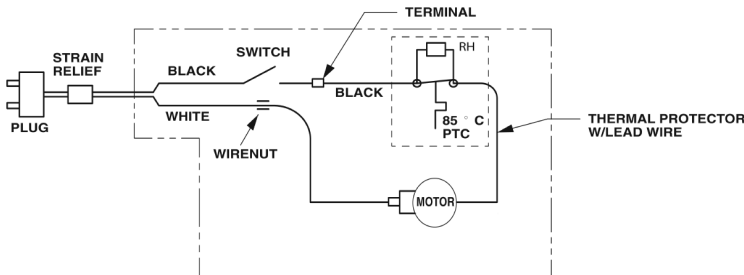

Standard Fastener Hardware Listing

Fasteners Fit All Compact Canisters Listed in Service Manual

#	FASTENER DESCRIPTION	FASTENER PART NO.	PART THAT FASTENER IS USED ON	QTY REQ'D	TORQUE RANGE (inlb)	QTY PER PKG.		
34	Screw, #8 - 10 X 7/8"	03754M	Housing	6	13 - 16	100		
35	Screw, #8 - 10 X 2 3/8"	03-00442-01M	Housing	1	13 - 16	100		
36	Screw, #8 - 10 X 1/2"	03-00471-01M	Door Knob	1	13 - 16	100		

Fasteners For BB870-AD, BB870-AS, BB880-AD, BB880-ADR, BB900-DGB, BB900-DGR, BB900-SM Models Only

37	Screw, #8 - 10 X 7/8"	03-00451-01M	Cord Wrap	1	13 - 16	100		
38	Screw Cap Buttons, Black	72039-01M		7		100	NLA	NLA
46	Wire Nut 71B 16-22 AWG	03-00599-01M		1	35 - 55	100		

Wiring Diagram

**WHEN REPLACING THE MOTOR FOR BB280, BB850, BB870, BB880, BB900 OR BB1000 USE KIT #09-72158-01
WHEN REPLACING THE MOTOR FOR BB1100 USE KIT #09-73058-01**

WHICH INCLUDES:
MOTOR
LARGE MOTOR MOUNT
MOTOR MOUNT REAR (SMALL)
WIRENUT

SCHEMATIC DIAGRAM

WIRING DIAGRAM FOR MOTOR KIT COMPACT CANISTER VACUUM

NOTES:

- ALL TERMINALS ARE QUICK SLIDE.
- IF TERMINAL ON WHITE LEAD FROM CORD, STRIP INSULATION FROM CORD & USE WIRENUT.

IMPORTANT SAFETY NOTES:

- UNPLUG UNIT BEFORE SERVICING.
- REPLACEMENT OF MOTORS SHOULD ONLY BE DONE BY AN EXPERIENCED ELECTRICIAN OR AN AUTHORIZED ORECK SERVICE CENTER.